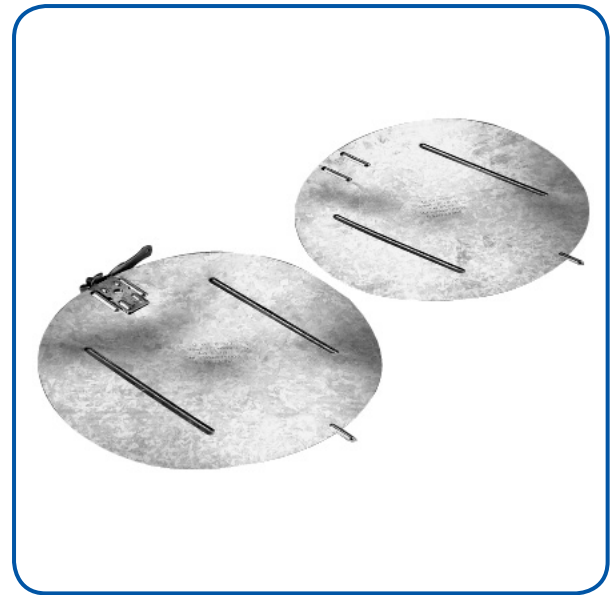

Round Dampers

Heavy Volume Dampers

14" - 24"

22 gauge, 3/8" square rod and H.D. Quadrants with stiffener brake

26" - 30"

20 gauge, 3/8" square rod and H.D. Quadrants with stiffener brake

Standoff Quadrants and End Bearings also available.

Light Gauge Dampers

4" - 20"

Diameters fabricated from 24 gauge galvanized material.

1/4" Rapit Bearing provided with Stiffening beads

on 10" diameters and larger.